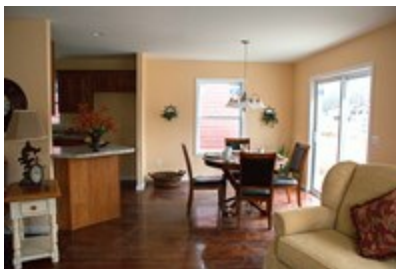

# The Lakeview Model number: MASTER

3 beds • 2 baths • 1352 sq.ft. • 26' width • 52' depth

Our home building facilities invest in continuous product and process improvements. Plans, dimensions, features, materials, specifications and availability are subject to change without notice or obligation. Renderings and floor plans are representative likenesses of our homes and may differ from the actual homes. We invite you to tour a Home Center near you and inspect the highest value in quality housing available or call (518) 885-8050 to speak with a Home Consultant. Copyright 2017, CMH. All rights reserved.