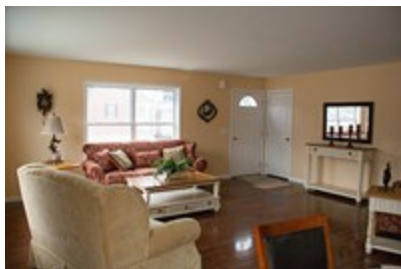

# The Lakeview Model number: MASTER

3 beds • 2 baths • 1352 sq.ft. • 26' width • 52' depth

Our home building facilities invest in continuous product and process improvements. Plans, dimensions, features, materials, specifications and availability are subject to change without notice or obligation. Renderings and floor plans are representative likenesses of our homes and may differ from the actual homes. We invite you to tour a Home Center near you and inspect the highest value in quality housing available or call (518) 885-8050 to speak with a Home Consultant. Copyright 2017, CMH. All rights reserved.